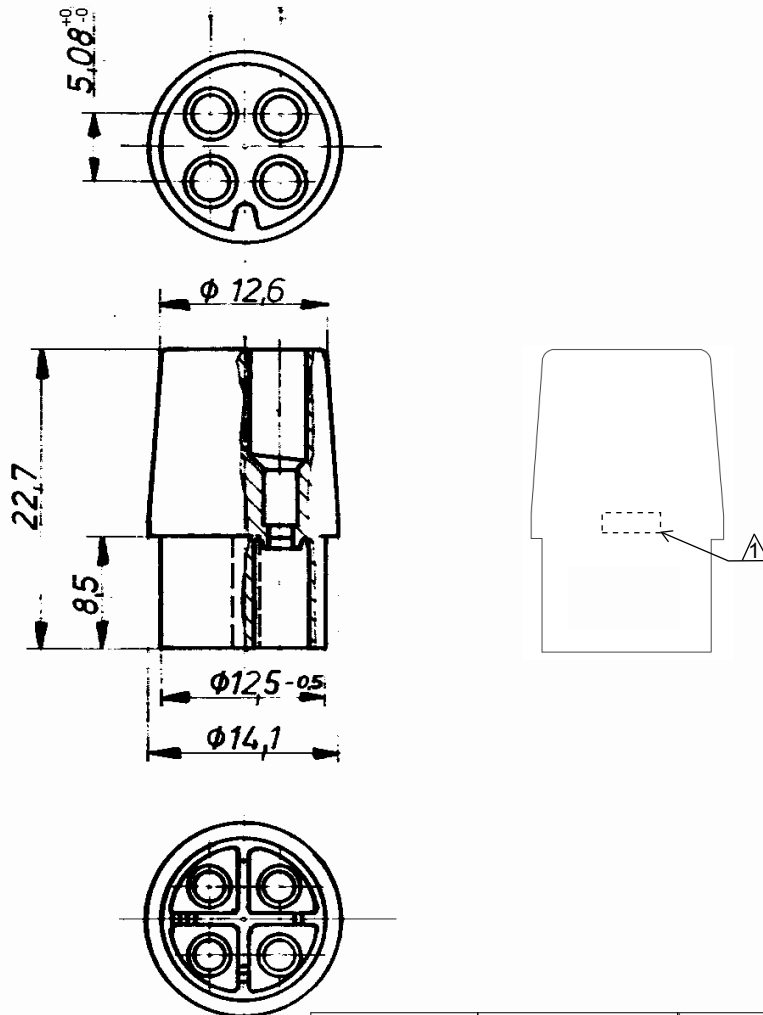

LOC	DIST	REVISIONS				
P	LTR	DESCRIPTION	DATE	DWN	APVD	
AL	2	C5	REVISED PER ECR-15-014424	18NOV2015	NK	EW

1 FROST TE LOGO ON THIS SURFACE
PER P/N: 1621426-4

925076-7	PA66 GWT 750°C-V0	NATURAL
925076-6	PA6 GWT750°C-V2	NATURAL
925076-4	PA66	RED
925076-3	PA66	BLACK
OBSOLETE 925076-2	PA66 UL94	WHITE
OBSOLETE 925076-1	PA66 UL94	NATURAL
925076	PA66 UL94 V-2	NATURAL
PN	MATERIAL	COLOUR

THIS DRAWING IS UNPUBLISHED.

© COPYRIGHT 20 BY TYCO ELECTRONICS CORPORATION. ALL RIGHTS RESERVED.

DIMENSIONS: mm	DWN J. SALO 10AUG2009	MATERIAL	SEE TABLE	FINISH	-
TOLERANCES UNLESS OTHERWISE SPECIFIED:	CHK R. SOLE 10AUG2009				
0 PLC ±	APVD G. TURCO 10AUG2009				
1 PLC ±0,4	PRODUCT SPEC	NAME 4 WAY CIRCULAR MATE-N-LOK SOCKET HOUSING			
2 PLC ±0,4	APPLICATION SPEC	SIZE	CAGE CODE	DRAWING NO	RESTRICTED TO
3 PLC ±	-	A4	00779	C-925076	-
4 PLC ±	WEIGHT	CUSTOMER DRAWING			
ANGLES ±1°30'	-	SCALE	2:1	SHEET	1 OF 1
	-	REV C5			